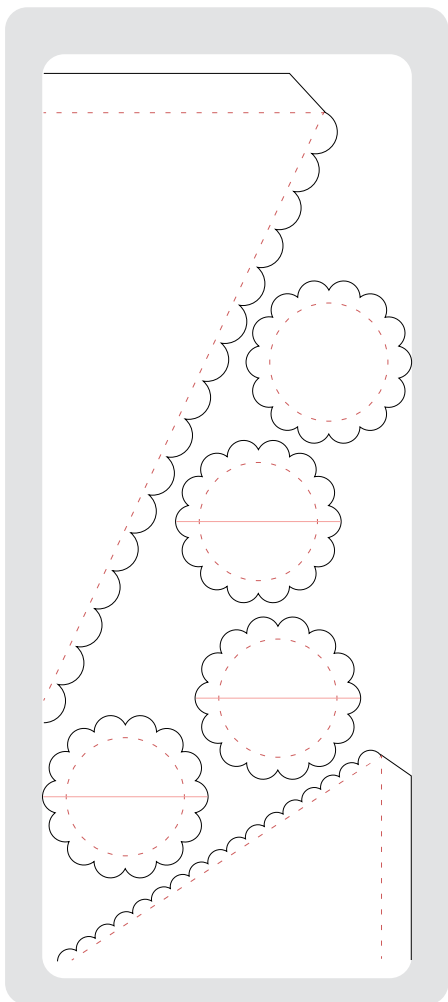

5-1/2" × 6"  
USE WITH STANDARD CUTTING PADS

113462 Scallop Envelope Bigz Die **\$25.95**

5-1/2" × 6"  
USE WITH STANDARD CUTTING PADS

113463 Top Note Bigz Die **\$25.95**

2-1/4" × 2-1/2"  
USE WITH STANDARD CUTTING PADS & MULTIPURPOSE PLATFORM

113485 Birds & Blooms Sizzlits Die 4-Pack **\$25.95**

6" x 13-3/4" (SAMPLE ON PAGE 1)  
USE WITH EXTENDED CUTTING PADS

113483 Pennant Bigz XL Die

\$47.95

6" x 13-3/4" (SAMPLE ON PAGE 2)  
USE WITH EXTENDED CUTTING PADS