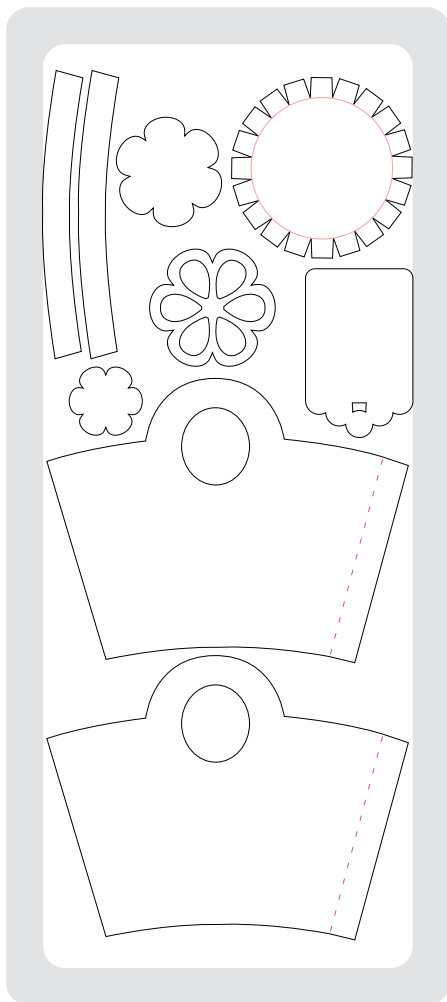

5-1/2" × 6"  
USE WITH STANDARD CUTTING PADS

113462 Scallop Envelope Bigz Die **\$25.95**

5-1/2" × 6"  
USE WITH STANDARD CUTTING PADS

113463 Top Note Bigz Die **\$25.95**

2-1/4" × 2-1/2"  
USE WITH STANDARD CUTTING PADS & MULTIPURPOSE PLATFORM

113485 Birds & Blooms Sizzlits Die 4-Pack **\$25.95**

6" x 13-3/4" (SAMPLE ON PAGE 1)  
USE WITH EXTENDED CUTTING PADS

113483 Pennant Bigz XL Die

\$47.95

6" x 13-3/4" (SAMPLE ON PAGE 2)  
USE WITH EXTENDED CUTTING PADS