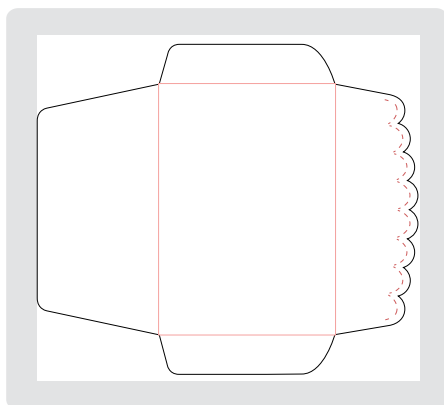

5-1/2" × 6"
USE WITH STANDARD CUTTING PADS

113462 Scallop Envelope Bigz Die **$25.95**