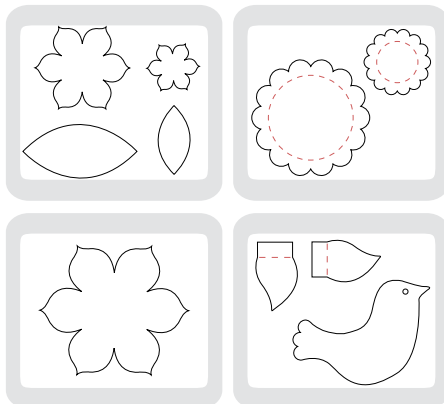

# Stampin' Up! exclusive dies

We've created 10 exclusive dies for the Big Shot die-cut machine that coordinate with our products—you'll love the possibilities. And the Stampin' Up!—designed dies shown on these two pages aren't available anywhere else!

*The Tulipe, Pennant, and Baskets & Blooms dies are part of Shelli's Signature Collection. You'll love using them to create beautiful crafting projects.*

5-1/2" × 6"  
USE WITH STANDARD CUTTING PADS

113457 Tulipe Bigz Die **\$25.95**

5-1/2" × 6"  
USE WITH STANDARD CUTTING PADS

113462 Scallop Envelope Bigz Die **\$25.95**

5-1/2" × 6"  
USE WITH STANDARD CUTTING PADS

113463 Top Note Bigz Die **\$25.95**

2-1/4" × 2-1/2"  
USE WITH STANDARD CUTTING PADS & MULTIPURPOSE PLATFORM