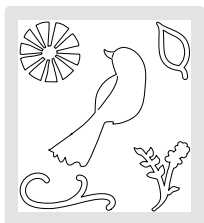

113484 Baskets & Blooms Bigz XL Die

\$47.95

2-1/4" x 12"  
USE WITH EXTENDED SPACER PLATFORM & DECORATIVE STRIP CUTTING PADS

113452 Join in the Cheer Decorative Strip Die

\$27.95

# Sizzix dies

The images on these Sizzix dies complement our exclusive Stampin' Up! dies. The Bigz™ and Originals™ dies are rule-based dies that cut through various materials such as paper, plastic, and chipboard. All other dies are etched dies that work best with card stock and Designer Series paper.