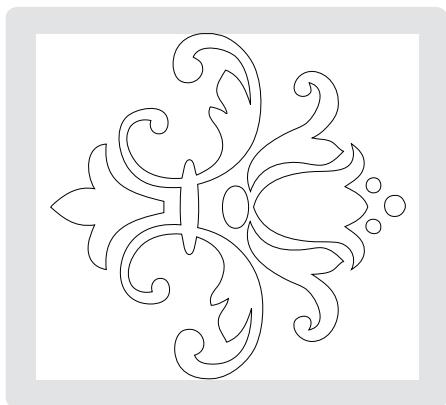

Stampin' Up! exclusive dies

We've created 10 exclusive dies for the Big Shot die-cut machine that coordinate with our products—you'll love the possibilities. And the Stampin' Up!—designed dies shown on these two pages aren't available anywhere else!

The Tulipe, Pennant, and Baskets & Blooms dies are part of Shelli's Signature Collection. You'll love using them to create beautiful crafting projects.

5-1/2" × 6"
USE WITH STANDARD CUTTING PADS

113457 Tulipe Bigz Die **$25.95**